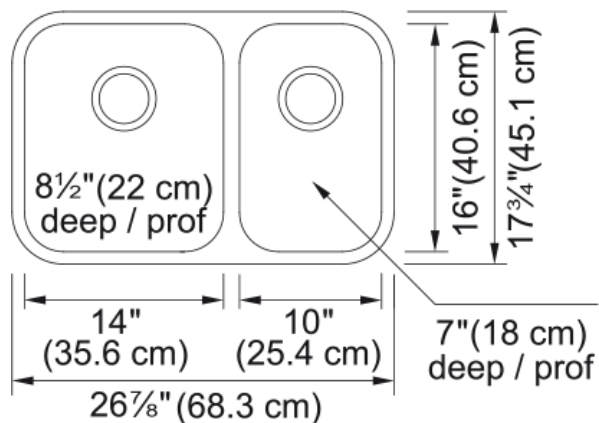

## Technical Data

### Product Dimensions

Exterior size: right to left	26.89
Exterior size: front to back	17.756
Large bowl size: right to left	14.016
Large bowl size: front to back	15.984
Large bowl: depth	8.661
Small bowl size: right to left	10
Small bowl size: front to back	15.984
Small bowl: depth	7.087

### Installation

Minimum cabinet size	33"
----------------------	-----

### Product specifications

Installation type	Undermount
Drain hole	3 1/2"
Position of drainer	No drainer